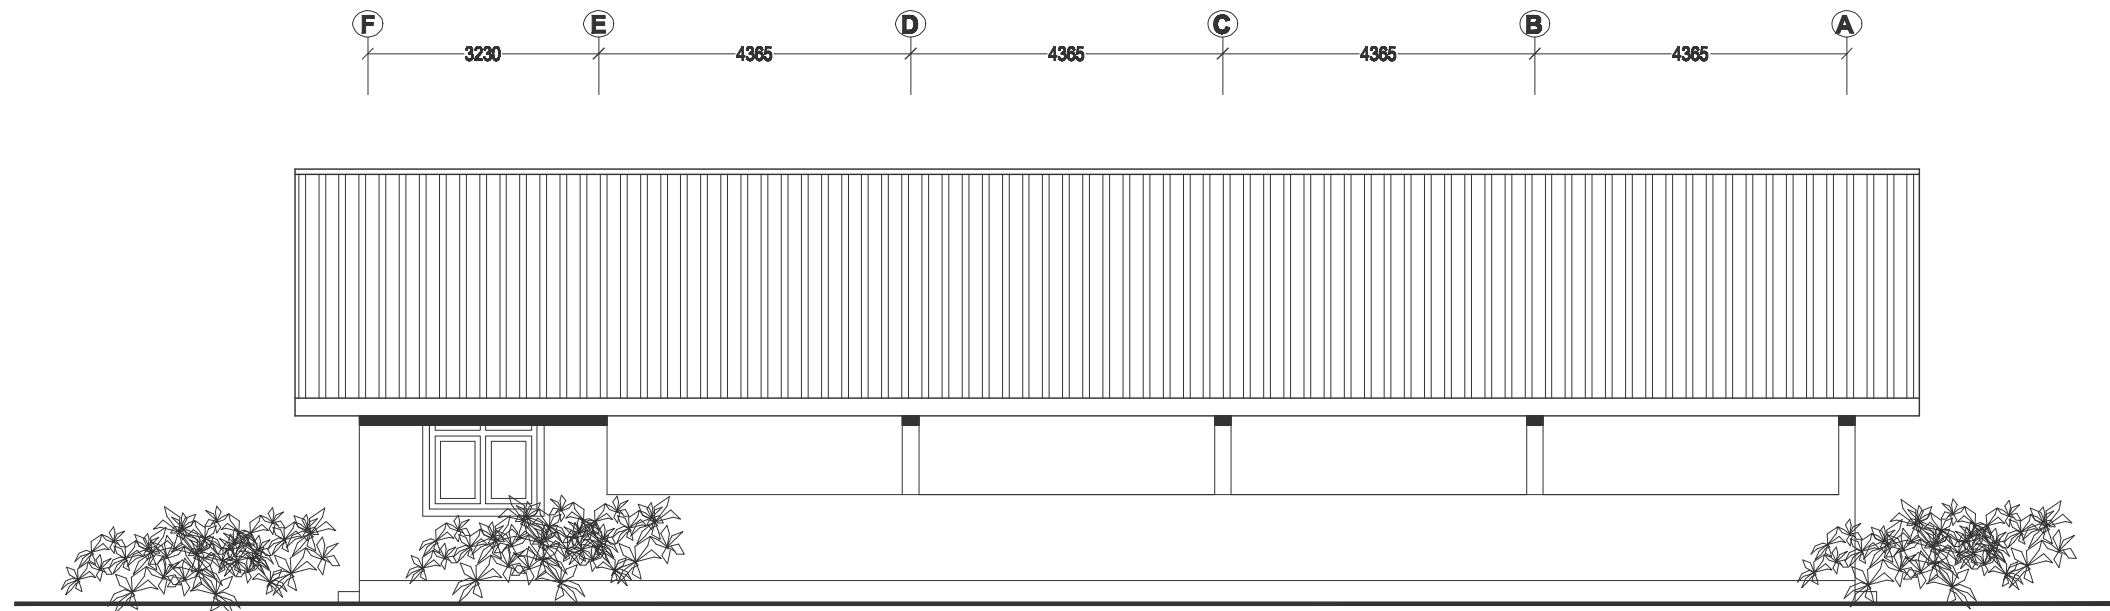

ELEVATION - A

ELEVATION - C

REV:	DETAILS:	ISSUED ON:	PROJECT	PROJECT NO:	CONSULTANT:
-	ARCHITECT D. WIJERANGANA B.Sc(BE), M.Sc(Arch), AIA SL.	05.07.2012	PROPOSED CLASS ROOM FOR JINARAJA COLLEGE - GAMPOLA	14/2012	
		SCALE -NTS	DRAWING TITLE: ARCHITECTURAL: ELEVATIONS	DWG NO: RG/AR/JK/CR/EL/1	
				DATE: 05.07. 2012	